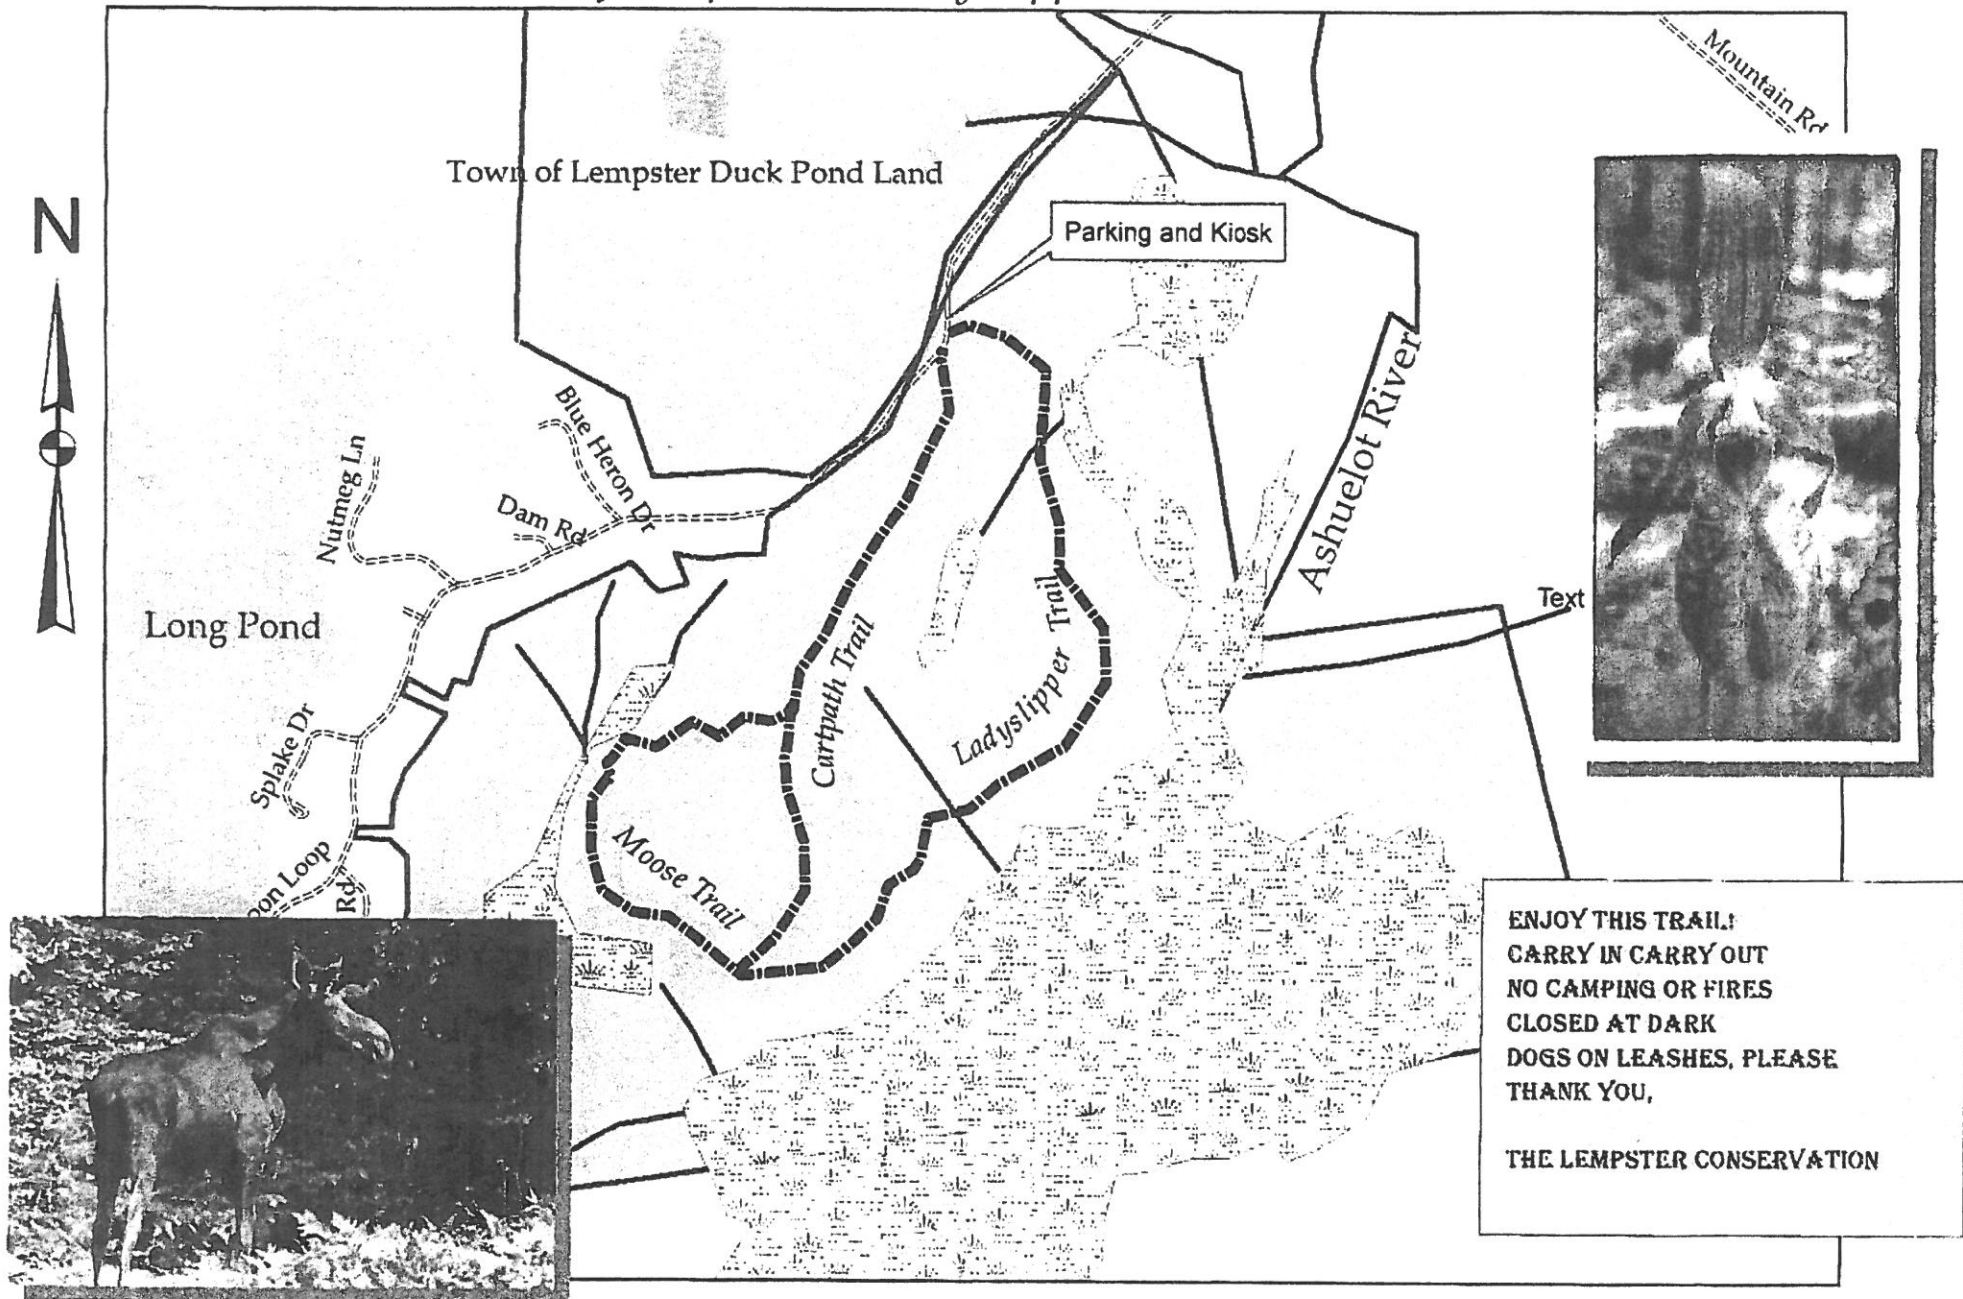

Town of Lempster ~ Lady Slipper and Moose Trail

0 345 690 1,380 2,070 2,760 Feet

Map by Swift Corwin
Calhoun and Corwin Forestry
Using Granit data layers
including town parcel data, lidar, and soils
Not a survey